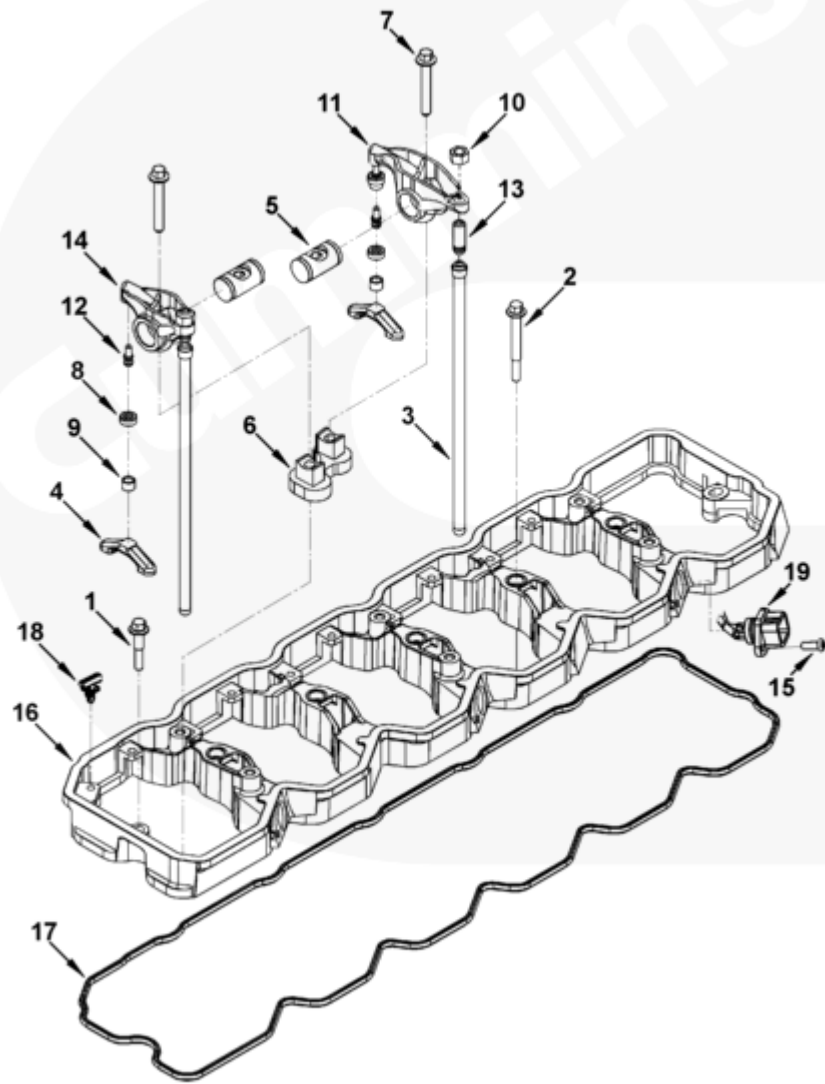

rl941gz

SMALL | MEDIUM | LARGE

Cart	Ref No	Part Number	Part Description	Required	Remarks
View My Cart					
		RL9749-02	Rocker Lever		Rocker Lever
<input type="checkbox"/>	1	3900678	Hexagon Flange Head Cap Screw	2	M8 X 1.25 X 40
<input type="checkbox"/>	2	3903096	Hexagon Flange Head Cap Screw	5	M8 X 1.25 X 70.
<input type="checkbox"/>	3	3941253	Push Rod	12	
<input type="checkbox"/>	4	3943626	Valve Crosshead	12	
		3958753	Rocker Lever Assembly	6	
<input type="checkbox"/>	5	3935892	Rocker Lever Shaft	2	
	6	3964908	Rocker Lever Support	1	